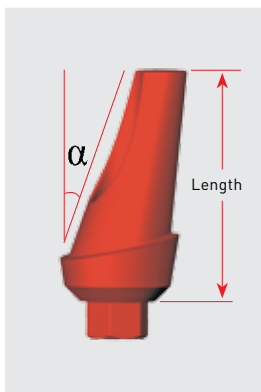

Angulated 15°

Ø 4.76 mm

Ø 4.76 mm

Cat. No.	PAN-1115-10	PAN-1215-20	PAN-1315-30
Angle α	15°	15°	15°
Platform Height	1.00 mm	2.00 mm	3.00 mm
Length	9 mm	10 mm	11 mm
Platform	3.75 mm	3.75 mm	3.75 mm

Angulated 25°

Ø 4.76 mm

Ø 4.76 mm

Cat. No.	PAN-1125-10	PAN-1225-20
Angle α	25°	25°
Platform Height	1.00 mm	2.00 mm
Length	9 mm	10 mm
Platform	3.75 mm	3.75 mm