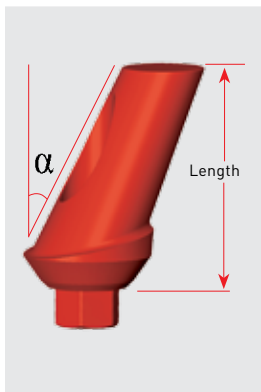

Angulated 15°

Ø 4.76 mm

Ø 4.76 mm

Cat. No.	PAN-1115-10	PAN-1215-20	PAN-1315-30
Angle α	15°	15°	15°
Platform Height	1.00 mm	2.00 mm	3.00 mm
Length	9 mm	10 mm	11 mm
Platform	3.75 mm	3.75 mm	3.75 mm

Angulated 25°

Ø 4.76 mm

Ø 4.76 mm

Cat. No.	PAN-1125-10	PAN-1225-20
Angle α	25°	25°
Platform Height	1.00 mm	2.00 mm
Length	9 mm	10 mm
Platform	3.75 mm	3.75 mm